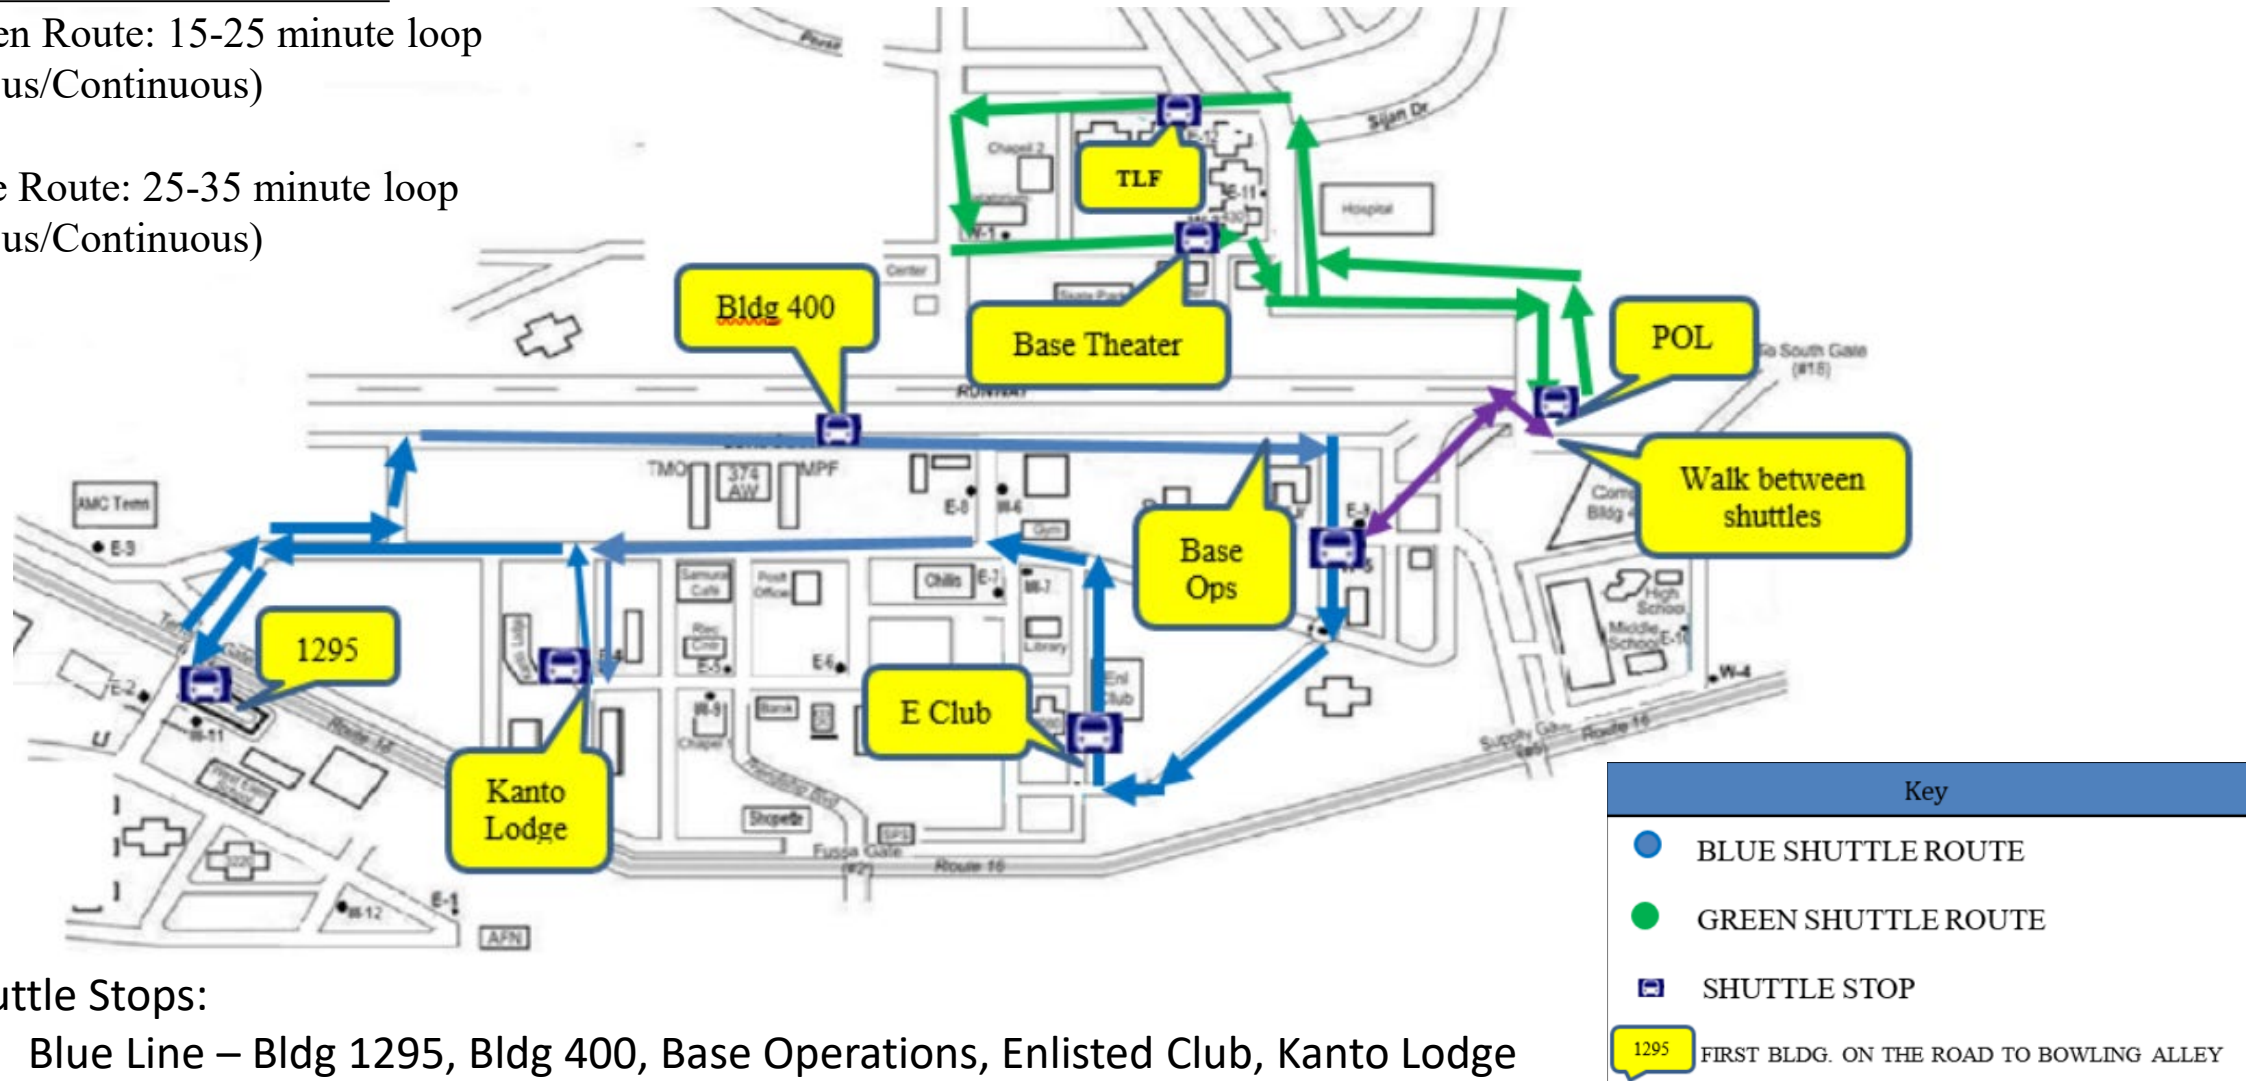

**\*\*ONLY DOD ID CARD OR BASE PASS HOLDERS ARE AUTHORIZED TO USE THE SHUTTLE SYSTEM\*\***

Shuttle will run 0600-2200

Green Route: 15-25 minute loop  
(1 Bus/Continuous)

Blue Route: 25-35 minute loop  
(1 Bus/Continuous)