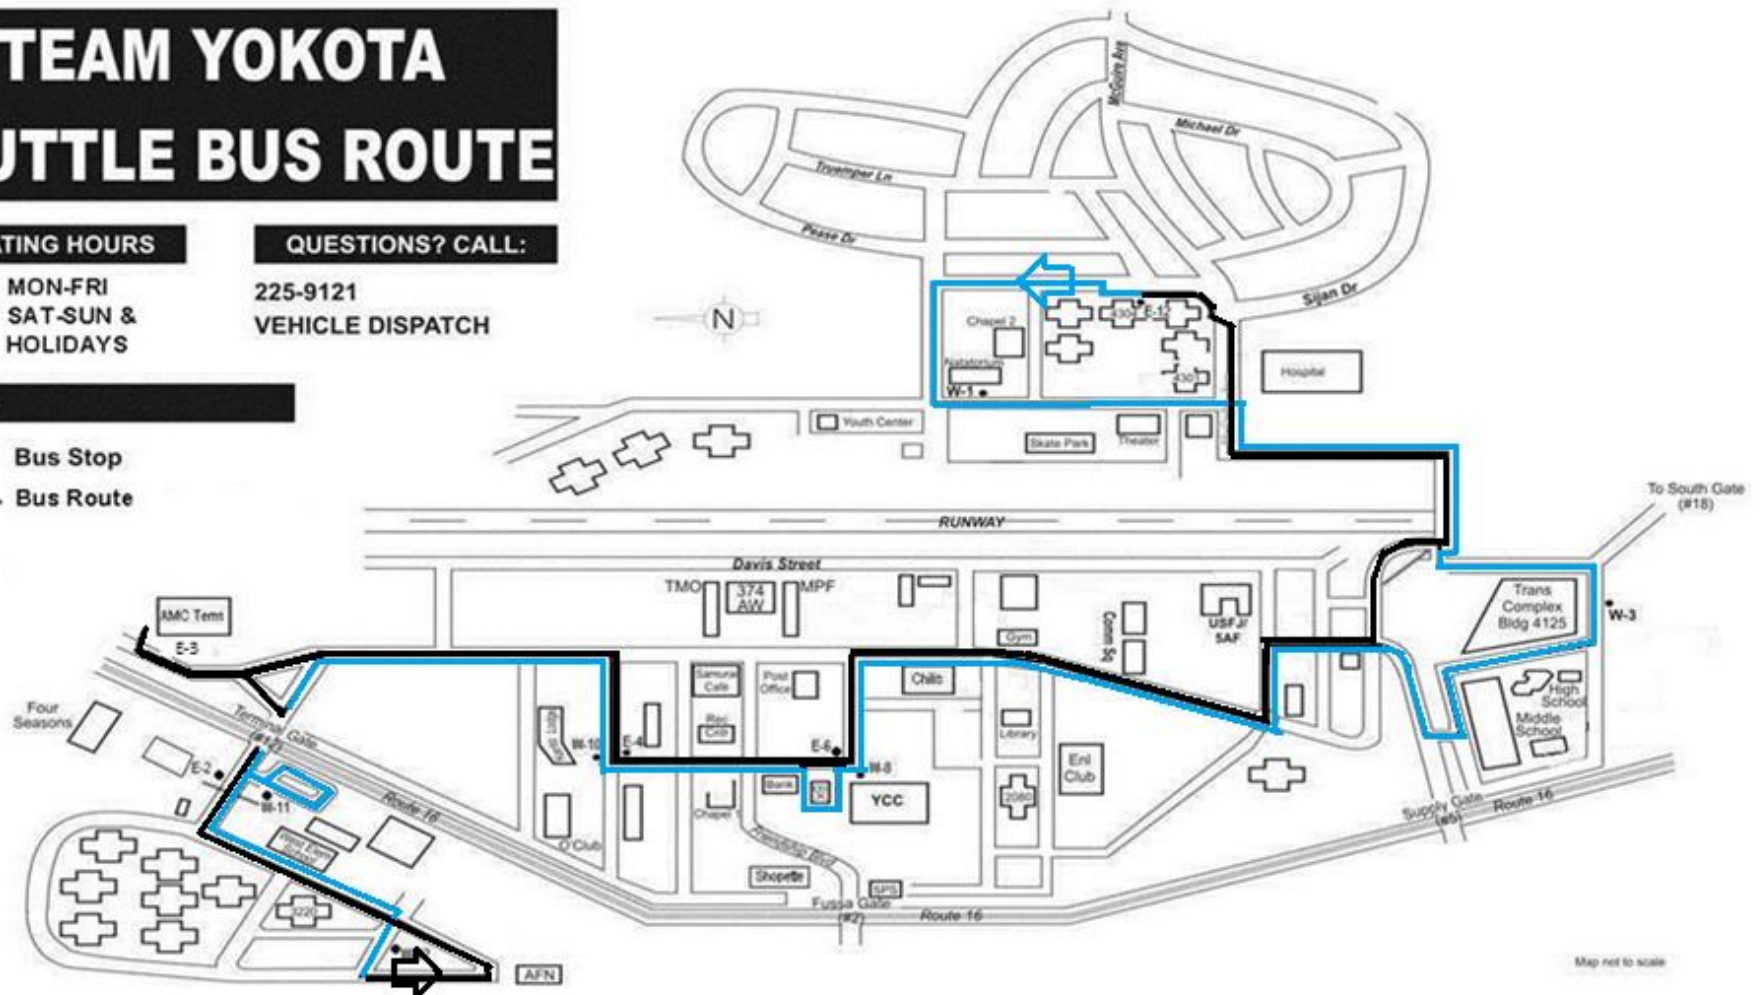

KANTO EXPRESS SHUTTLE STOPS & TIMES

KANTO EXPRESS

TEAM YOKOTA SHUTTLE BUS ROUTE

OPERATING HOURS

0600-2000 MON-FRI
0920-2000 SAT-SUN &
HOLIDAYS

QUESTIONS? CALL:

225-9121
VEHICLE DISPATCH

LEGEND

- Bus Stop
- Bus Route

KANTO EXPRESS SHUTTLE STOPS & TIMES

TAIYO REC CENTER/W-12	BLDG 1296/E-2	AMC TERMINAL/E-3	KANTO LODGE/E-4	YCC/E-6	TLF BLDG 4304/E-12	NATATORIUM/W-1	VEHICLE OPERATIONS/W-3	YCC/W-8	KANTO LODGE/W-10	SVS MARKETING /W-11
6:00	6:03	6:06	6:08	6:10	6:18	6:21	6:26	6:31	6:34	6:37
6:40	6:43	6:46	6:48	6:50	6:58	7:01	7:06	7:11	7:14	7:17
7:20	7:23	7:26	7:28	7:30	7:38	7:41	7:46	7:51	7:54	7:57
8:00	8:03	8:06	8:08	8:10	8:18	8:21	8:26	8:31	8:34	8:37
8:40	8:43	8:46	8:48	8:50	8:58	9:01	9:06	9:11	9:14	9:17
9:20*	9:23	9:26	9:28	9:30	9:38	9:41	9:46	9:51	9:54	9:57
10:00	10:03	10:06	10:08	10:10	10:18	10:21	10:26	10:31	10:34	10:37
10:40	10:43	10:46	10:48	10:50	10:58	11:01	11:06	11:11	11:14	11:17
11:20	11:23	11:26	11:28	11:30	11:38	11:41	11:46	11:51	11:54	11:57
12:00	12:03	12:06	12:08	12:10	12:18	12:21	12:26	12:31	12:34	12:37
12:40	12:43	12:46	12:48	12:50	12:58	13:01	13:06	13:11	13:14	13:17
13:20	13:23	13:26	13:28	13:30	13:38	13:41	13:46	13:51	13:54	13:57
14:00	14:03	14:06	14:08	14:10	14:18	14:21	14:26	14:31	14:34	14:37
14:40	14:43	14:46	14:48	14:50	14:58	15:01	15:06	15:11	15:14	15:17
15:20	15:23	15:26	15:28	15:30	15:38	15:41	15:46	15:51	15:54	15:57
16:00	16:03	16:06	16:08	16:10	16:18	16:21	16:26	16:31	16:34	16:37
16:40	16:43	16:46	16:48	16:50	16:58	17:01	17:06	17:11	17:14	17:17
17:20	17:23	17:26	17:28	17:30	17:38	17:41	17:46	17:51	17:54	17:57
18:00	18:03	18:06	18:08	18:10	18:18	18:21	18:26	18:31	18:34	18:37
18:40	18:43	18:46	18:48	18:50	18:58	19:01	19:06	19:11	19:14	19:17
19:20	19:23	19:26	19:28	19:30	19:38	19:41	19:46	19:51	19:54	19:57

*Shuttle will start at 0920 on Saturdays, Sundays and holidays